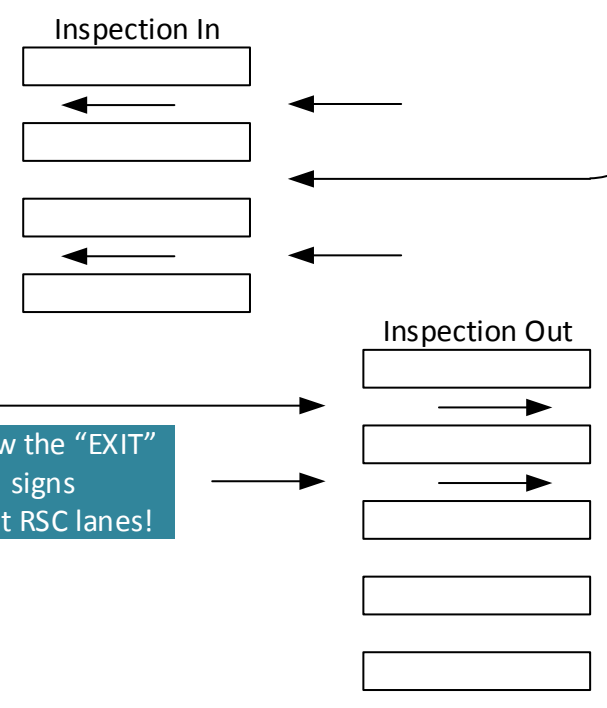

50 Maximum speed on the road to and from the RSC gate

20 Maximum speed on RSC site

Smoking prohibited on the entire site (inside vehicles included)

Safety shoes, reflective clothing and helmet mandatory on the entire site

Follow the "RSC" signs

Follow the "EXIT" signs
Select RSC lanes!

RSC Entrance / exit

RSC Entrance / exit