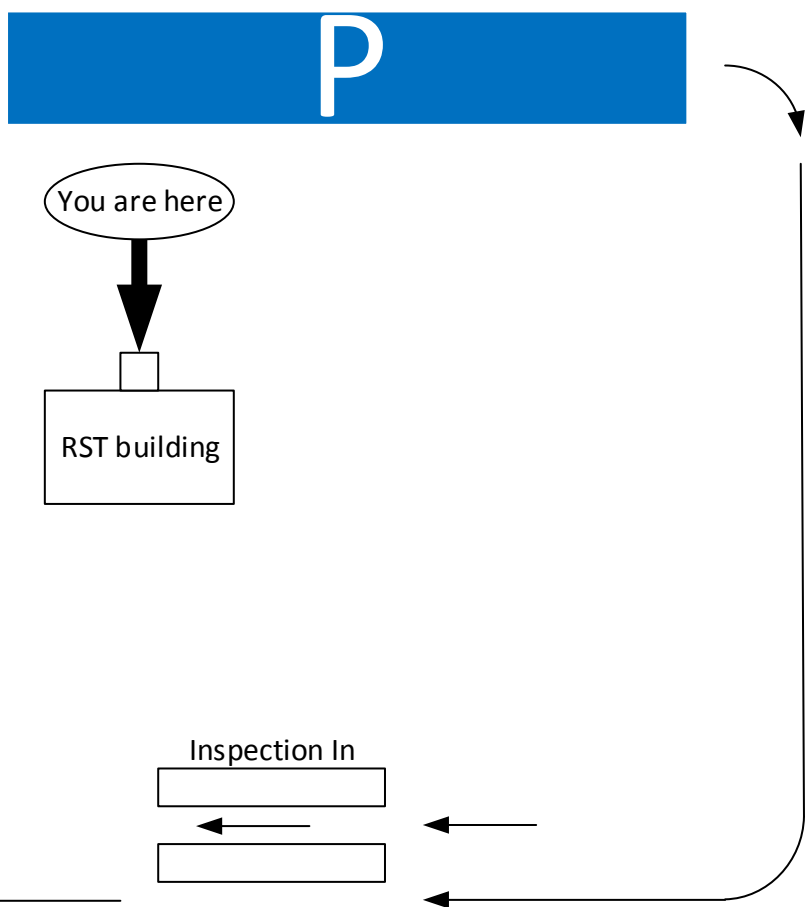

50 Maximum speed on the road to and from the RSC gate

20 Maximum speed on RSC site

Smoking prohibited on the entire site (inside vehicles included)

Safety shoes, reflective clothing and helmet mandatory on the entire site

Follow the "RSC" signs

Follow the "EXIT" signs
Select RSC lanes!

RSC Entrance / exit

RSC Entrance / exit